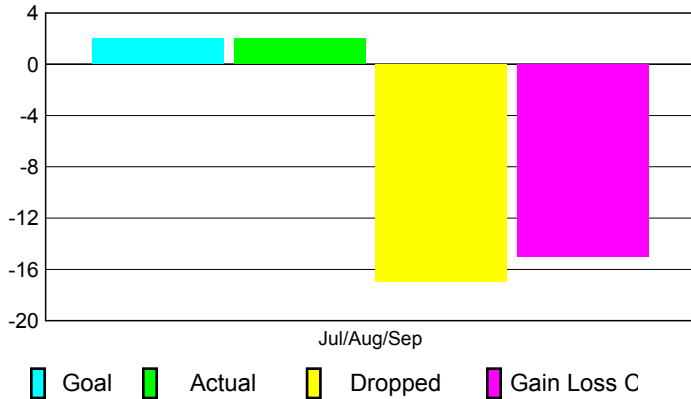

2010-2011 GMT Reports for District (or Undistricted) **District 404 B**

GMT: **MANOJ SHAH**

Location: **NIGERIA**

GMT CA: **6**

CLUBS

Club Results
2010-2011

Clubs
2009-2010

Month	New Club Goal	Actual New Clubs	Actual Dropped Clubs	Gain/Loss of Clubs	Gain/Loss of Clubs
Jul/Aug/Sep	2	2	-17	-15	1
Totals	2	2	-17	-15	1

Club Results 2010-2011

Goal, New, Dropped, Gain/Loss

Comparison of Club Gain/Loss

Current Year Compared to the Previous Year

YTD Status Quo Clubs 2010-2011

Status Quo Clubs Compared to Status Quo Members

MEMBERSHIP